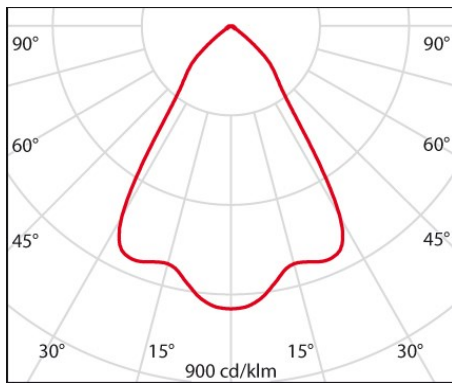

Photometric data