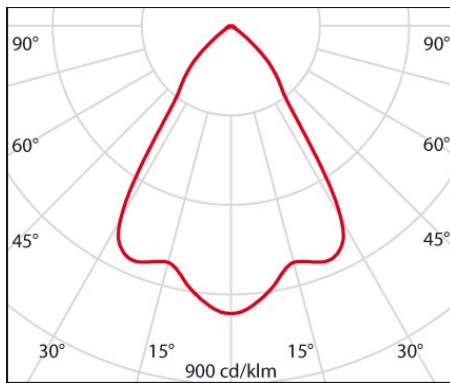

Photometric data