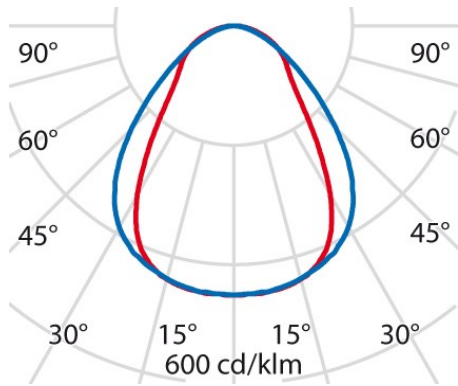

Photometric data