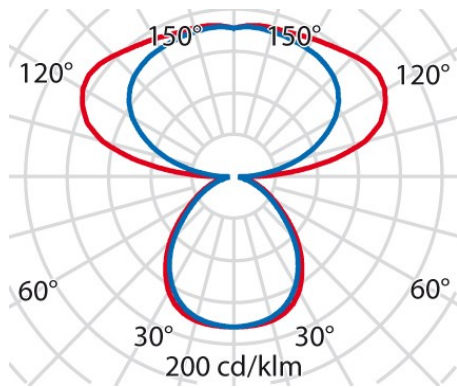

Photometric data

To maintain the regular updating of our products, PERFORMANCE IN LIGHTING reserves the right to make changes without prior notice. For the most up to date information we always recommend you read the latest version published on the website www.performanceinlighting.com. Delivered luminaire lumen outputs and power consumptions, including losses, are subject to a tolerance of +/- 7%, and unless otherwise stated the values apply to an ambient temperature of 25°C. Terms of warranty are available at <https://www.performanceinlighting.com/qr/company/led-warranty>