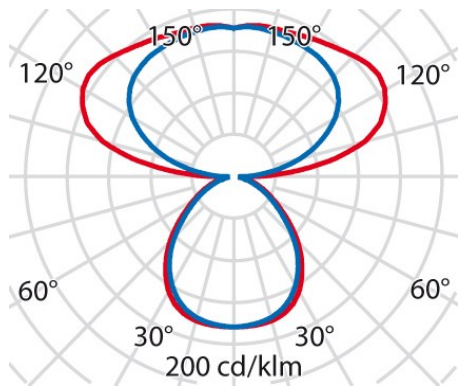

Photometric data