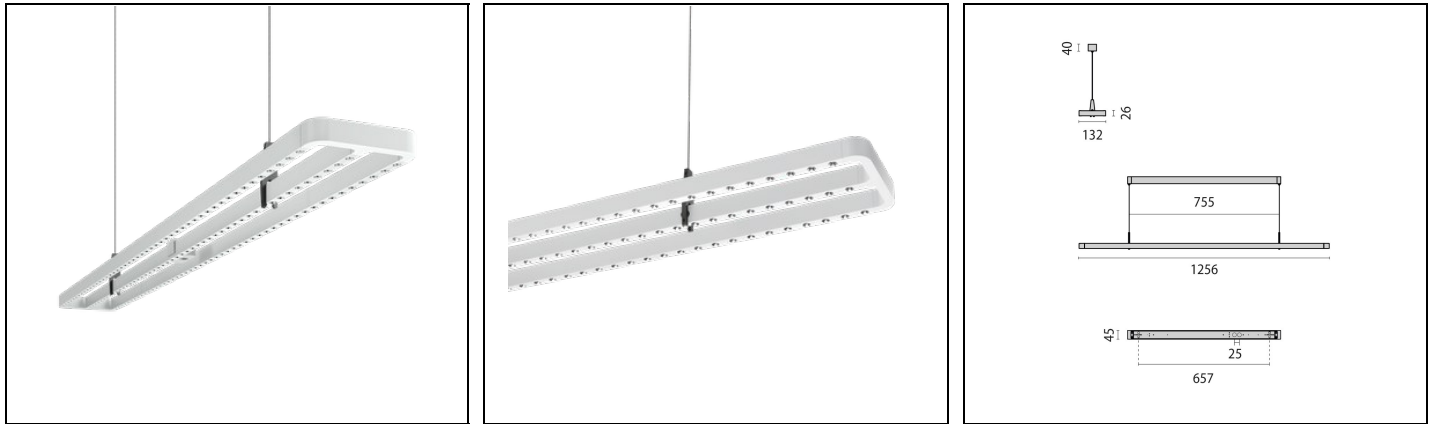

SMALL LINE PL REFLECTOR

Part number 8726441699310

Description

Suspended, LED luminaire for indoor, comprising:

- Extruded aluminium profile housing, die-cast aluminium end caps, steel sheet canopy, painted
- Slender plates with open spaces give the luminaire a uniquely delicate design
- Direct / indirect light distribution
- Gear tray with high-shine multifaceted reflectors (metallized with ultra-pure aluminium) for maximum luminaire efficiency and neutral colour rendering
- Colour tolerance according to MacAdam ≤ 3 SDCM
- Complete with steel suspension cable (1.5 m) and canopy
- The luminaire unit is attached to the cable suspension without tools using clips
- Power is supplied via the cable suspension, no additional supply cable is required
- VDU application suitable acc. to EN 12464-1
- Special colour versions available. Consult factory
- Continuous mounted version at www.light-performer.com
- Bluetooth sensor component for use with dimSMART! light control
- Design by BÜRO SOMMER
- Design by BÜRO SOMMER

Product data

ETIM Group:	EG000027	ETIM Class:	EC001743
-------------	----------	-------------	----------

General information

Lampholder:	LED	Light source:	LED
Lightsource lumen output [lm]:	11200	Luminaire lumen output [lm]:	8470
Luminaire wattage [W]:	67 W	Luminous efficacy [lm/W]:	126
CRI:	80	Colour temperature [K]:	3000
Colour / Finishing:	WH-RAL9016 / White RAL9016 / Textured	IP degree of protection:	IP20
Impact resistance / impact energy:	IK03 0.35J xx1	Protection class:	I
Optic:	S/C - Symmetric direct-indirect	Beam angle:	2 x 37°
Net weight [kg]:	1.3	Overall length [mm]:	1256
Overall width [mm]:	132	Overall height [mm]:	26