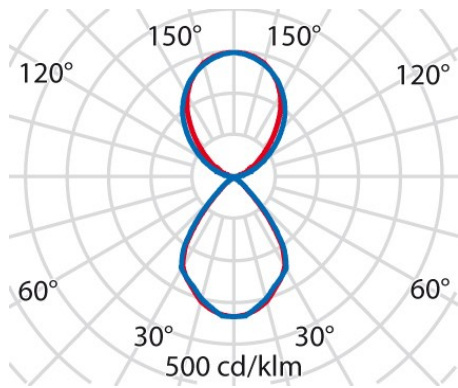

Photometric data

To maintain the regular updating of our products, PERFORMANCE IN LIGHTING reserves the right to make changes without prior notice. For the most up to date information we always recommend you read the latest version published on the website www.performanceinlighting.com. Delivered luminaire lumen outputs and power consumptions, including losses, are subject to a tolerance of +/- 7%, and unless otherwise stated the values apply to an ambient temperature of 25°C. Terms of warranty are available at <https://www.performanceinlighting.com/qr/company/led-warranty>