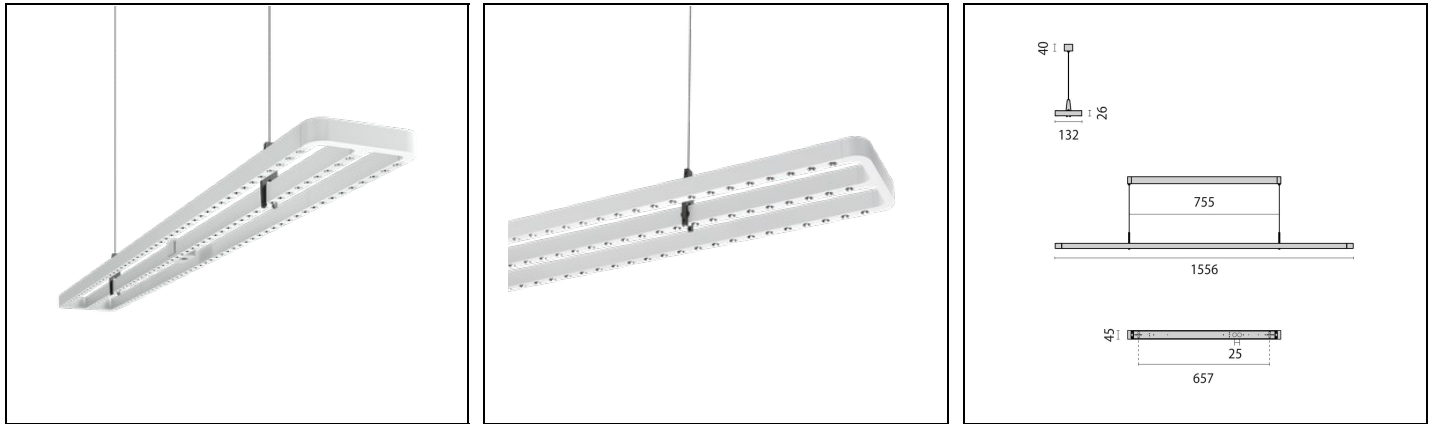

SMALL LINE PL REFLECTOR

Part number 8726441719310

Description

Suspended, LED luminaire for indoor, comprising:

- Extruded aluminium profile housing, die-cast aluminium end caps, steel sheet canopy, painted
- Slender plates with open spaces give the luminaire a uniquely delicate design
- Direct / indirect light distribution
- Gear tray with high-shine multifaceted reflectors (metallized with ultra-pure aluminium) for maximum luminaire efficiency and neutral colour rendering
- Colour tolerance according to MacAdam ≤ 3 SDCM
- Complete with steel suspension cable (1.5 m) and canopy
- The luminaire unit is attached to the cable suspension without tools using clips
- Power is supplied via the cable suspension, no additional supply cable is required
- VDU application suitable acc. to EN 12464-1
- Special colour versions available. Consult factory
- Continuous mounted version at www.light-performer.com
- Bluetooth sensor component for use with dimSMART! light control
- Design by BÜRO SOMMER
- Design by BÜRO SOMMER

Product data

ETIM Group:	EG000027	ETIM Class:	EC001743
-------------	----------	-------------	----------

General information

Lampholder:	LED	Light source:	LED
Lightsource lumen output [lm]:	11840	Luminaire lumen output [lm]:	8970
Luminaire wattage [W]:	69 W	Luminous efficacy [lm/W]:	130
CRI:	80	Colour temperature [K]:	3000
Colour / Finishing:	WH-RAL9016 / White RAL9016 / Textured	IP degree of protection:	IP20
Impact resistance / impact energy:	IK03 0.35J xx1	Protection class:	I
Optic:	S/C - Symmetric direct-indirect	Beam angle:	2 x 37°
Net weight [kg]:	1.6	Overall length [mm]:	1556
Overall width [mm]:	132	Overall height [mm]:	26