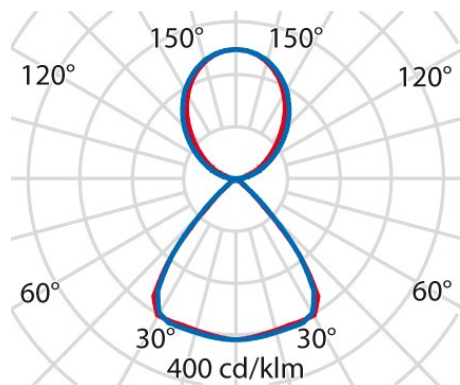

Photometric data

To maintain the regular updating of our products, PERFORMANCE IN LIGHTING reserves the right to make changes without prior notice. For the most up to date information we always recommend you read the latest version published on the website www.performanceinlighting.com. Delivered luminaire lumen outputs and power consumptions, including losses, are subject to a tolerance of +/- 7%, and unless otherwise stated the values apply to an ambient temperature of 25°C. Terms of warranty are available at <https://www.performanceinlighting.com/qr/company/led-warranty>