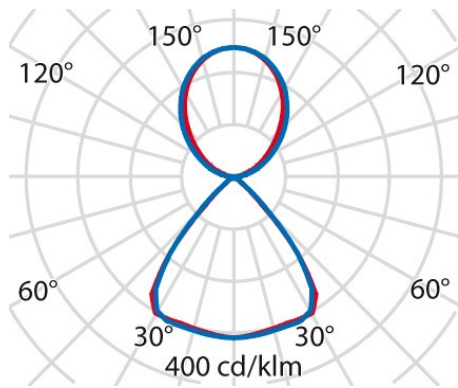

Photometric data

To maintain the regular updating of our products, PERFORMANCE IN LIGHTING reserves the right to make changes without prior notice. For the most up to date information we always recommend you read the latest version published on the website www.performanceinlighting.com. Delivered luminaire lumen outputs and power consumptions, including losses, are subject to a tolerance of +/- 7%, and unless otherwise stated the values apply to an ambient temperature of 25°C. Terms of warranty are available at <https://www.performanceinlighting.com/qr/company/led-warranty>