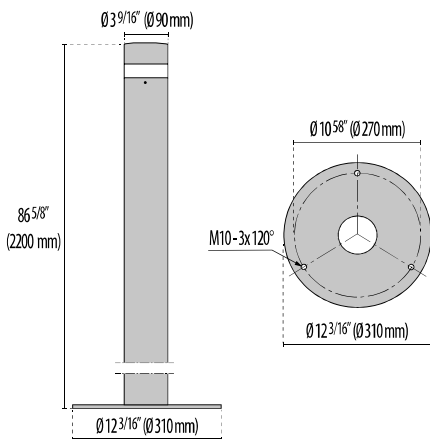

KHA
7' 2"

Lumen Output	27K	3K	35K	4K	5K
Kha Slim 7'2"	450	482	514	546	592