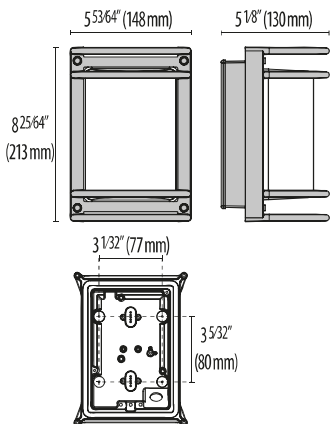

NIKKO
+21 LED

Lumen Output	27K	3K	35K	4K	5K
Nikko+21	784	803	821	840	858
Nikko+21 Grill	429	439	449	459	469
Nikko+21 Visa	367	381	395	409	423