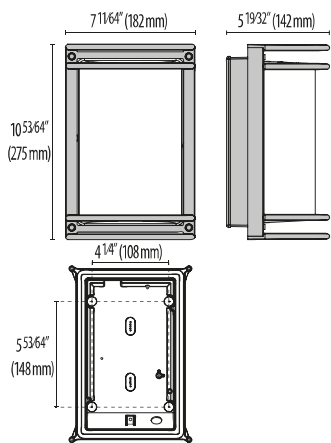

NIKKO
+27 LED

Lumen Output	27K	3K	35K	4K	5K
Nikko+27	1218	1248	1278	1309	1339
Nikko+27 Grill	638	654	670	686	718
Nikko+27 Visa	639	654	670	687	719