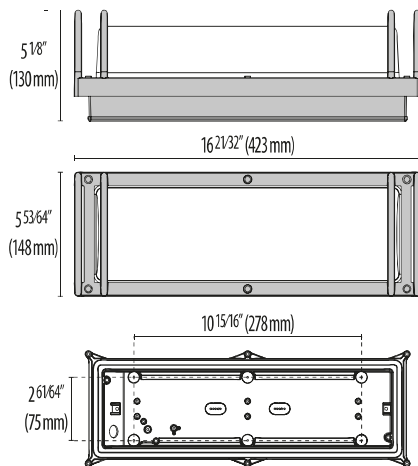

NIKKO
+45 LED

Lumen Output	27K	3K	35K	4K	5K
Nikko+45	664	702	740	778	816
Nikko+45 Grill	363	384	404	425	445
Nikko+45 Split	324	340	356	372	404