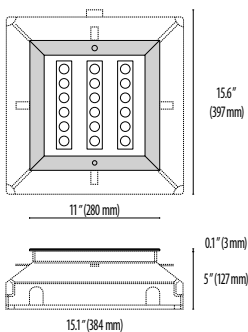

STEEL SQUARE
28