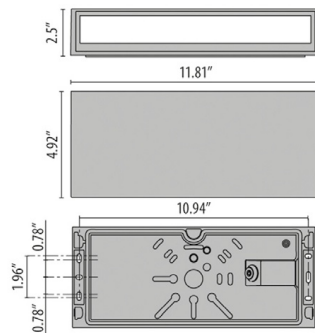

MIMIK
30

LUMEN OUTPUT	2700K	3000K	3500K	4000K
MIMIK 30 M T2	2448	2549	2649	2750
MIMIK 30 M T3	2503	2603	2703	2803
MIMIK 20 M T4	2322	2415	2508	2602
MIMIK 20 FLAT M	1461	1506	1551	1597

WATTAGE	
MIMIK 30 M	18W
MIMIK 30 M	23W
MIMIK 30 M	26W
MIMIK 30 M	36W
MIMIK 30 FLAT M	20W