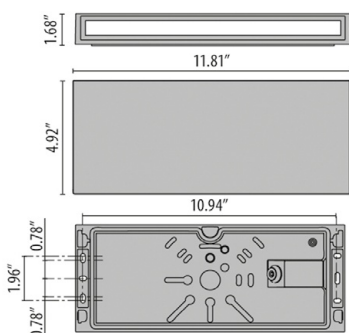

MIMIK
30 FLAT