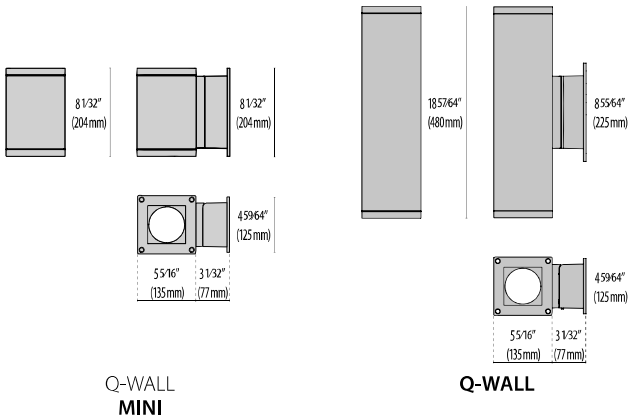

Lumen Output	27K	3K	35K	4K	5K
Q-Wall M 20°	2786	2878	2969	3061	3152
Q-Wall M 40°	2772	2863	2954	3045	3136
Q-Wall M 85°	2805	2898	2991	3084	3177
Q-Wall B 20°	5571	5755	5938	6122	6305
Q-Wall B 40°	5572	5725	5907	6090	6272
Q-Wall B 85°	5610	5796	5981	6167	6352
Q-Wall M EMPK 20°	2786	2878	2969	3061	3152
Q-Wall M EMPK 40°	2772	2863	2954	3045	3136
Q-Wall M EMPK 85°	2805	2898	2991	3084	3177
Q-Wall Mini 20°	2783	2876	2968	3061	3153
Q-Wall Mini 40°	2799	2861	2953	3045	3137
Q-Wall Mini 85°	2803	2897	2990	3084	3177

30W/60W Max Wattage

Revision 03
11/22