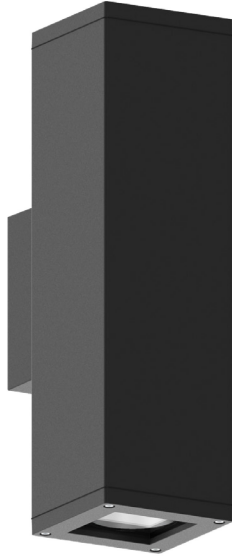

# Q-WALL

Wall mount series. Fixtures consist of:

- Multi-step powder-coat painting process, optimized against UV rays and corrosion.
- Copper-free extruded aluminum housing and copper-free precision die-cast aluminum ring/faceplate, bracket (WALL versions) and mounting plate.
- Copper-free die-cast aluminum heat-sink passive cooling system.
- Extra-clear, tempered, silk-screened, flat glass diffuser.
- Custom molded, anti-aging gasket(s).
- Stainless steel external hardware.
- High-efficiency COB, combined with an optimized passive cooling system, provides a long LED life.
- Internal specular reflector coated with 5-layers of PVD 99.98% pure aluminum providing >95% reflection.
- Single (M) or dual (B) light emission.
- Circular Intensive beam angle (C/I).
- Circular Medium beam angle (C/M).
- Circular Wide beam angle (C/W).
- Input voltage: 120-277V (50 / 60 Hz), integral 0-10 V dimming driver.

- Optional, integral, emergency battery-pack designed for a minimum operation of 90 minutes (EMPK versions).
- Standard hinged bracket for ease of installation: wiring can be completed by mounting the bracket ahead of the luminaire, then sliding luminaire onto the bracket using quick connectors system, then securing the luminaire by tightening the stainless steel set screws (WALL versions only).
- Five optional finishes available. Add finish suffix to any part number for textured Black (BK-81), Iron gray (AN-96), Aluminum metallic (GR-94), White (WH-87), Iron rust (RB-10) when not standard.
- Consult factory for dimming options, marine-grade, custom finishes (please specify RAL color), and non-cataloged CCT (Kelvin) options including static colors.
- Product meets Buy American Act requirements within ARRA.
- 5-year warranty.
- Marine Grade finish.
- Suitable for Natatorium applications.

# Pole Details - 4" Square Straight Aluminum Pole