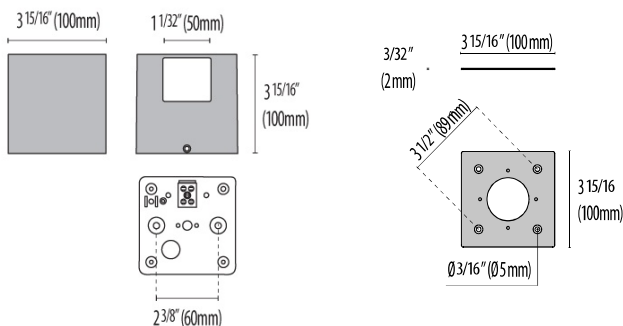

QUASAR
10

Lumen Output	27K	3K	35K	4K	5K
Quasar 10 1NB+1WB 5W	99	113	127	141	155
Quasar 10 1NB+1WB 10W	244	258	272	287	301
Quasar 10 1WB 3.5W	89	100	111	122	133
Quasar 10 1WB 5W	208	220	232	244	256
Quasar 10 2WB 5W	172	193	214	235	256
Quasar 10 2WB 10W	404	428	452	476	500
Quasar 10 4WB 10W	293	329	365	402	438