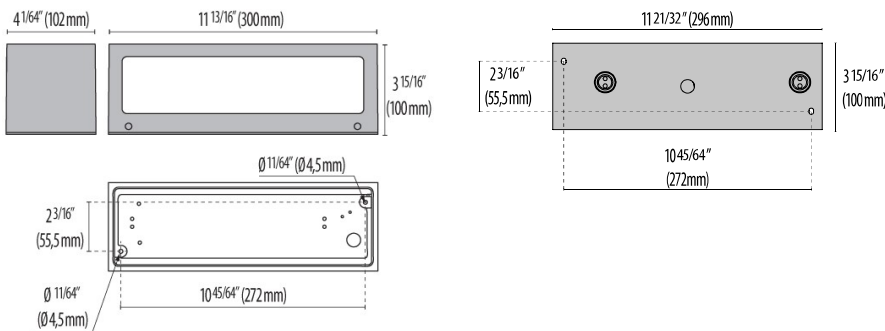

QUASAR
30

Lumen Output	27K	3K	35K	4K	5K
Quasar 30 Tech	1272	1350	1427	1505	1582
Quasar 30 Double Tech	1944	2046	2148	2251	2352