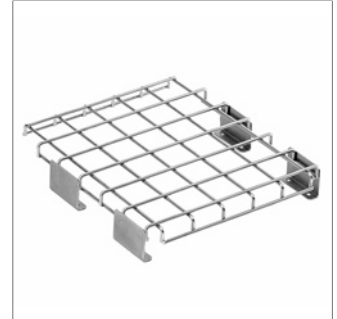

- Standard quick release latch(es) allow for tool-free access.
- Standard robust 1/2" NPS knuckle mount with 180° adjustable swivel arm (SA versions) and rugged, locking teeth for a simplified installation.
- Louver, frosted glass, protective grid, wall support 19.69" / 39.37", single or double pole top support, and matching junction box plate accessories available (ordered separately).
- Consult factory for dimming options, custom finishes (please specify RAL color), and non-cataloged CCT (Kelvin) options.
- Consult factory for custom pre-wired factory sealed cable length options.
- Product meets Buy American Act requirements within ARRA.
- 5-year warranty.
- Marine Grade finish.
- Suitable for Natatorium applications.

Protective grid GUELL 1

Wall support 500 mm/19.69" GUELL 1/2

Wall support 1000 mm/39.37" GUELL 1/2

Single pole top support GUELL 1

Double pole top support GUELL 1

Plate Cover JBox

GUELL PENDANTS*

[GUELL 1](#) & [GUELL 2](#) – Single fixture pendant*

- Each fixture has its own stem/pendant (length to be specified by the customer).
- A Ø5" canopy cover that matches the fixture is provided to cover the jbox.
- *NOTE: Single pendants may not hang perfectly straight due to the offset center of gravity.