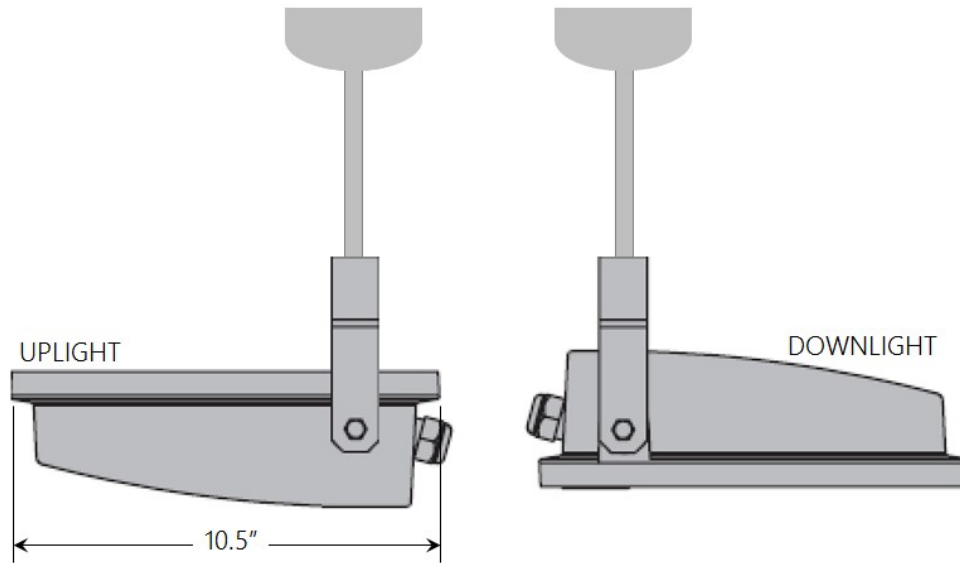

- Standard quick release latch(es) allow for tool-free access.
- Standard robust 1/2" NPS knuckle mount with 180° adjustable swivel arm (SA versions) and rugged, locking teeth for a simplified installation.
- Louver, frosted glass, protective grid, wall support 19.69" / 39.37", single or double pole top support, and matching junction box plate accessories available (ordered separately).
- Consult factory for dimming options, custom finishes (please specify RAL color), and non-cataloged CCT (Kelvin) options.
- Consult factory for custom pre-wired factory sealed cable length options.
- Product meets Buy American Act requirements within ARRA.
- 5-year warranty.
- Marine Grade finish.
- Suitable for Natatorium applications.

Protective grid GUELL 1

Wall support 500 mm/19.69" GUELL 1/2

Wall support 1000 mm/39.37" GUELL 1/2

Single pole top support GUELL 1

Double pole top support GUELL 1

Plate Cover JBox

GUELL PENDANTS*

[GUELL 1](#) & [GUELL 2](#) – Single fixture pendant*

- Each fixture has its own stem/pendant (length to be specified by the customer).
- A Ø5" canopy cover that matches the fixture is provided to cover the jbox.
- *NOTE: Single pendants may not hang perfectly straight due to the offset center of gravity.

[GUELL 1](#) & [GUELL 2](#) – Double fixture pendant

- Each pair of fixtures has a stem/pendant (length to be specified by the customer).
- A Ø5" canopy cover that matches the fixture is provided to cover the jbox.