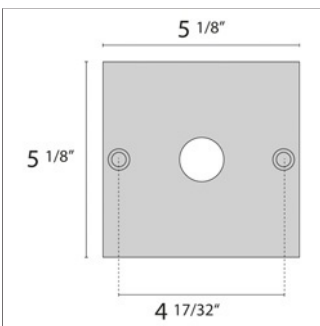

Protective grid GUELL 1

Wall support 500 mm/19.69" GUELL 1/2

Wall support 1000 mm/39.37" GUELL 1/2

Single pole top support GUELL 1

Double pole top support GUELL 1

Plate Cover JBox

GUELL PENDANTS*

[GUELL 1](#) & [GUELL 2](#) – Single fixture pendant*