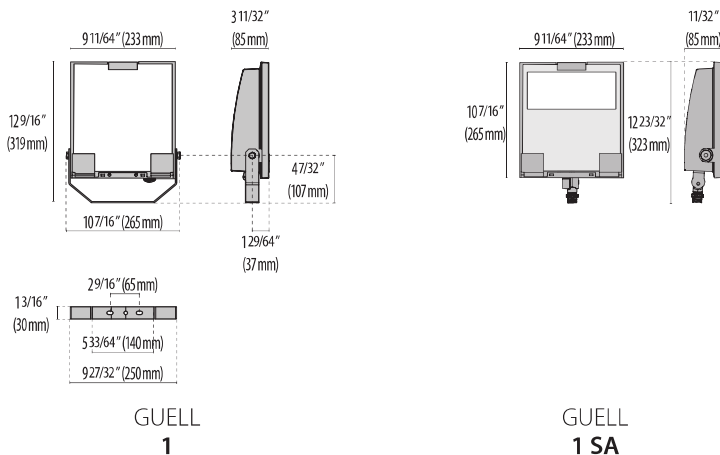

Lumen Output	3K	4K
Guell 1 C/W 45W	4165	4315
Guell 1 C/W 45W	4989	5439
Guell 1 S/W 45W	4441	4591
Guell 1 S/W 55W	5569	5719
Guell 1 T2 45W	4274	4424
Guell 1 T2 55W	5434	5584