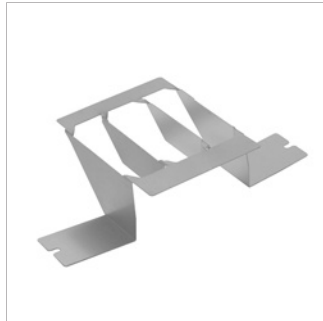

GUELL 1

Long-lasting energy-efficient architectural, landscape and professional flood light series. Fixtures consist of:

- Copper-free precision die-cast aluminum housing, and adjustable steel mounting bracket.
- Extra-clear, flat, tempered silk-screened soda-lime glass diffuser.
- Custom molded, anti-aging gasket(s).
- Stainless steel external hardware.
- High-efficiency COB, combined with an optimized passive cooling system, provides a long LED life.
- Internal specular reflector coated with 5-layers of PVD 99.98% pure aluminum providing >95% reflection.
- NEMA 5H x 5V light distribution (C/W)
- NEMA 7H x 5V light distribution (S/W).
- NEMA 6H x 5V light distribution (Type II).
- Input voltage: 120-277V (50 / 60 Hz), integral 0-10V dimming driver.
- Pre-wired factory sealed cable for external electrical connection included.

Protective grid GUELL 1

Wall support 500 mm/19.69" GUELL 1/2

Wall support 1000 mm/39.37" GUELL 1/2

Single pole top support GUELL 1

Double pole top support GUELL 1

Plate Cover JBox

GUELL PENDANTS*

[GUELL 1](#) & [GUELL 2](#) – Single fixture pendant*

- Each fixture has its own stem/pendant (length to be specified by the customer).
- A Ø5" canopy cover that matches the fixture is provided to cover the jbox.
- *NOTE: Single pendants may not hang perfectly straight due to the offset center of gravity.