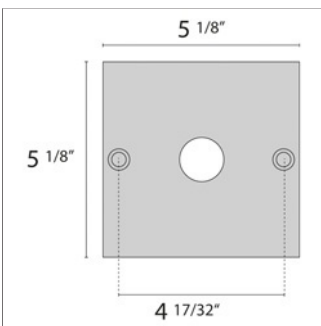

Protective grid GUELL 1

Wall support 500 mm/19.69" GUELL 1/2

Wall support 1000 mm/39.37" GUELL 1/2

Single pole top support GUELL 1

Double pole top support GUELL 1

Plate Cover JBox

GUELL PENDANTS*

[GUELL 1](#) & [GUELL 2](#) – Single fixture pendant*