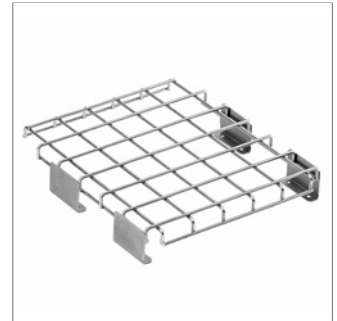

- Standard quick release latch(es) allow for tool-free access.
- Standard robust 1/2" NPS knuckle mount with 180° adjustable swivel arm (SA versions) and rugged, locking teeth for a simplified installation.
- Louver, frosted glass, protective grid, wall support 19.69" / 39.37", single or double pole top support, and matching junction box plate accessories available (ordered separately).
- Consult factory for dimming options, custom finishes (please specify RAL color), and non-cataloged CCT (Kelvin) options.
- Consult factory for custom pre-wired factory sealed cable length options.
- Product meets Buy American Act requirements within ARRA.
- 5-year warranty.
- Marine Grade finish.
- Suitable for Natatorium applications.

Protective grid GUELL 1

Wall support 500 mm/19.69" GUELL 1/2

Wall support 1000 mm/39.37" GUELL 1/2

Single pole top support GUELL 1

Double pole top support GUELL 1

Plate Cover JBox

GUELL PENDANTS*

[GUELL 1](#) & [GUELL 2](#) – Single fixture pendant*

- Each fixture has its own stem/pendant (length to be specified by the customer).
- A Ø5" canopy cover that matches the fixture is provided to cover the jbox.
- *NOTE: Single pendants may not hang perfectly straight due to the offset center of gravity.