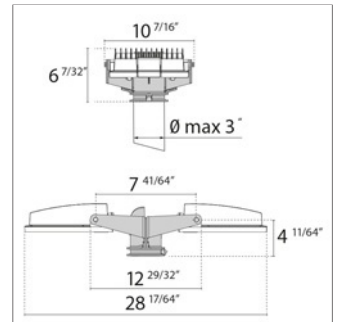

Protective grid GUELL 1

Wall support 500 mm/19.69" GUELL 1/2

Wall support 1000 mm/39.37" GUELL 1/2

Single pole top support GUELL 1

Double pole top support GUELL 1

Plate Cover JBox

GUELL PENDANTS*

[GUELL 1](#) & [GUELL 2](#) – Single fixture pendant*

- Each fixture has its own stem/pendant (length to be specified by the customer).
- A Ø5" canopy cover that matches the fixture is provided to cover the jbox.
- *NOTE: Single pendants may not hang perfectly straight due to the offset center of gravity.

[GUELL 1](#) & [GUELL 2](#) – Double fixture pendant

- Each pair of fixtures has a stem/pendant (length to be specified by the customer).
- A Ø5" canopy cover that matches the fixture is provided to cover the jbox.