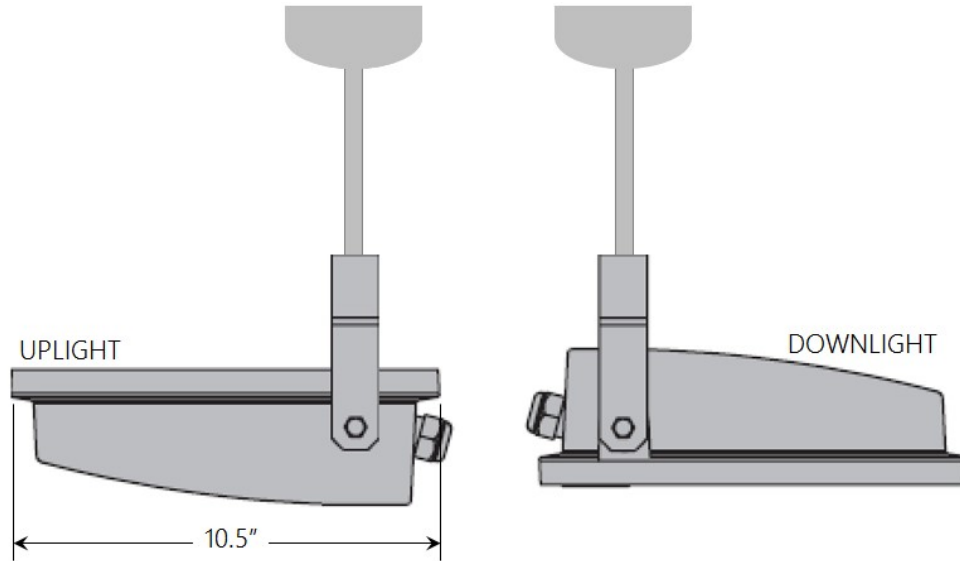

- Standard quick release latch(es) allow for tool-free access.
- Standard robust 1/2" NPS knuckle mount with 180° adjustable swivel arm (SA versions) and rugged, locking teeth for a simplified installation.
- Louver, frosted glass, protective grid, wall support 19.69" / 39.37", single or double pole top support, and matching junction box plate accessories available (ordered separately).
- Consult factory for dimming options, custom finishes (please specify RAL color), and non-cataloged CCT (Kelvin) options.
- Consult factory for custom pre-wired factory sealed cable length options.
- Product meets Buy American Act requirements within ARRA.
- 5-year warranty.
- Marine Grade finish.
- Suitable for Natatorium applications.

Protective grid GUELL 1

Wall support 500 mm/19.69" GUELL 1/2

Wall support 1000 mm/39.37" GUELL 1/2

Single pole top support GUELL 1

Double pole top support GUELL 1

Plate Cover JBox

GUELL PENDANTS*

[GUELL 1](#) & [GUELL 2](#) – Single fixture pendant*

- Each fixture has its own stem/pendant (length to be specified by the customer).
- A Ø5" canopy cover that matches the fixture is provided to cover the jbox.
- *NOTE: Single pendants may not hang perfectly straight due to the offset center of gravity.

[GUELL 1](#) & [GUELL 2](#) – Double fixture pendant

- Each pair of fixtures has a stem/pendant (length to be specified by the customer).
- A Ø5" canopy cover that matches the fixture is provided to cover the jbox.