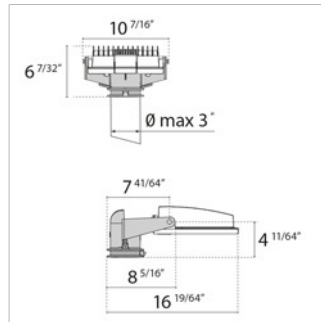

Protective grid GUELL 1

Wall support 500 mm/19.69" GUELL 1/2

Wall support 1000 mm/39.37" GUELL 1/2

Single pole top support GUELL 1

Double pole top support GUELL 1

Plate Cover JBox

GUELL PENDANTS*

[GUELL 1](#) & [GUELL 2](#) – Single fixture pendant*

- Each fixture has its own stem/pendant (length to be specified by the customer).
- A Ø5" canopy cover that matches the fixture is provided to cover the jbox.
- *NOTE: Single pendants may not hang perfectly straight due to the offset center of gravity.