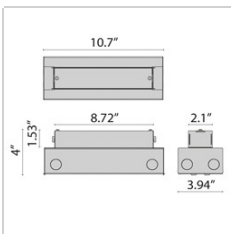

MANDATORY ACCESSORIES

INSERT+