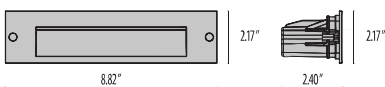

# INSERT+1

Recessed wall step light series. Fixtures consist of:

- Multi-step powder-coat painting process, optimized against UV rays and corrosion.
- Copper-free precision die-cast aluminum housing and ring/faceplate.
- Frosted, flat, tempered silk-screened soda-lime glass diffuser.
- Custom molded, anti-aging gasket(s).
- Stainless steel external hardware.
- Custom MCPCB utilized to maximize heat dissipation and promote a long LED life.
- IESNA Type III light distribution.
- Input voltage: 120-277 V (50 / 60 Hz), integral driver.
- Pre-wired factory sealed cable for external electrical

- connection included.
- Consult factory for dimming options, custom finishes (please specify RAL color), and non-cataloged CCT (Kelvin) options.
- Consult factory for custom pre-wired factory sealed cable length options.
- Stainless steel recessed rough-in kit to be ordered separately.
- Optional INSERT+ 1 marine-grade, polished, brass faceplate suitable for coastal applications available (ordered separately).
- Product meets Buy American Act requirements within ARRA.
- 5-year warranty.
- Marine Grade finish.
- Suitable for Natatorium applications.

## FINISHES

- AN-96 / Iron gray / Textured
- GR-94 / Aluminum metallic / Textured
- WH-87 / White / Textured
- BK-81 / Black / Textured
- RB-10 / Iron rust / Textured

INSERT+  
1

Lumen Output	27K	3K	35K	4K	5K	6K
Insert+1	238	250	262	275	287	299