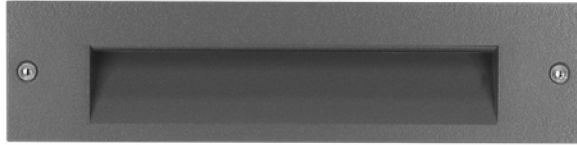

# INSERT+1

Recessed wall step light series. Fixtures consist of:

- Multi-step powder-coat painting process, optimized against UV rays and corrosion.
- Copper-free precision die-cast aluminum housing and ring/faceplate.
- Frosted, flat, tempered silk-screened soda-lime glass diffuser.
- Custom molded, anti-aging gasket(s).
- Stainless steel external hardware.
- Custom MCPCB utilized to maximize heat dissipation and promote a long LED life.
- IESNA Type III light distribution.
- Input voltage: 120-277 V (50 / 60 Hz), integral driver.
- Pre-wired factory sealed cable for external electrical

- connection included.
- Consult factory for dimming options, custom finishes (please specify RAL color), and non-cataloged CCT (Kelvin) options.
- Consult factory for custom pre-wired factory sealed cable length options.
- Stainless steel recessed rough-in kit to be ordered separately.
- Optional INSERT+ 1 marine-grade, polished, brass faceplate suitable for coastal applications available (ordered separately).
- Product meets Buy American Act requirements within ARRA.
- 5-year warranty.
- Marine Grade finish.
- Suitable for Natatorium applications.

## FINISHES

- AN-96 / Iron gray / Textured
- GR-94 / Aluminum metallic / Textured
- WH-87 / White / Textured
- BK-81 / Black / Textured
- RB-10 / Iron rust / Textured

INSERT+  
1

Lumen Output	27K	3K	35K	4K	5K	6K
Insert+1	238	250	262	275	287	299