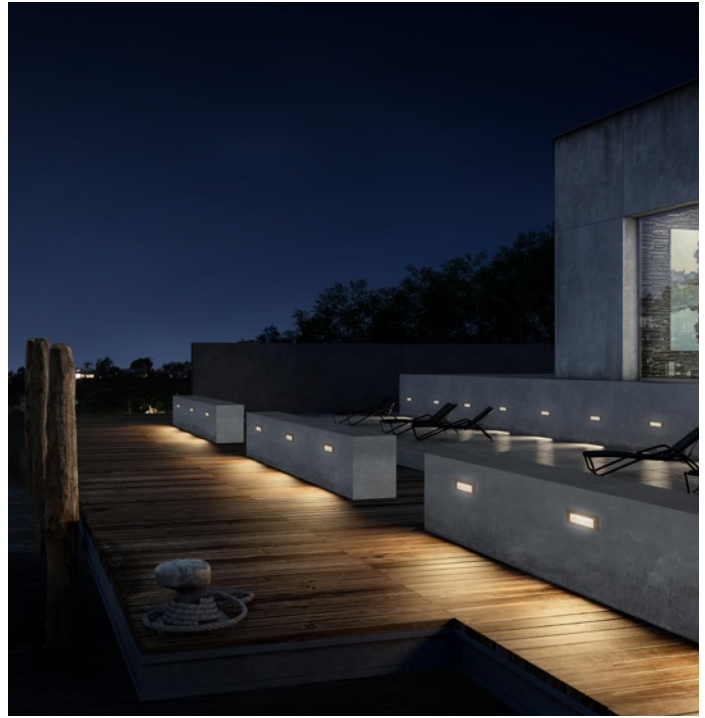

# INSERT+1

Recessed wall step light series. Fixtures consist of:

- Multi-step powder-coat painting process, optimized against UV rays and corrosion.
- Copper-free precision die-cast aluminum housing and ring/faceplate.
- Frosted, flat, tempered silk-screened soda-lime glass diffuser.
- Custom molded, anti-aging gasket(s).
- Stainless steel external hardware.
- Custom MCPCB utilized to maximize heat dissipation and promote a long LED life.
- IESNA Type III light distribution.
- Input voltage: 120-277 V (50 / 60 Hz), integral driver.
- Pre-wired factory sealed cable for external electrical