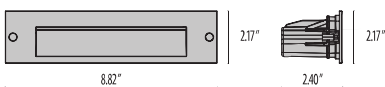

INSERT+1

Recessed wall step light series. Fixtures consist of:

- Multi-step powder-coat painting process, optimized against UV rays and corrosion.
- Copper-free precision die-cast aluminum housing and ring/faceplate.
- Frosted, flat, tempered silk-screened soda-lime glass diffuser.
- Custom molded, anti-aging gasket(s).
- Stainless steel external hardware.
- Custom MCPCB utilized to maximize heat dissipation and promote a long LED life.
- IESNA Type III light distribution.
- Input voltage: 120-277 V (50 / 60 Hz), integral driver.
- Pre-wired factory sealed cable for external electrical

- connection included.
- Consult factory for dimming options, custom finishes (please specify RAL color), and non-cataloged CCT (Kelvin) options.
- Consult factory for custom pre-wired factory sealed cable length options.
- Stainless steel recessed rough-in kit can be ordered separately.
- Optional INSERT+ 1 marine-grade, polished, brass faceplate suitable for coastal applications available (ordered separately).
- Product meets Buy American Act requirements within ARRA.
- 5-year warranty.
- Marine Grade finish.
- Suitable for Natatorium applications.

FINISHES

- AN-96 / Iron gray / Textured
- GR-94 / Aluminum metallic / Textured
- WH-87 / White / Textured
- BK-81 / Black / Textured
- RB-10 / Iron rust / Textured

INSERT+
1

Lumen Output	27K	3K	35K	4K	5K	6K
Insert+1	238	250	262	275	287	299