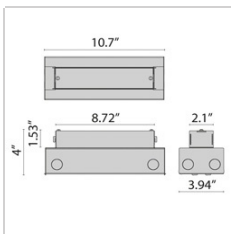

INCLUDED ACCESSORIES

INSERT+

310485
ROUGH-IN

Performance in Lighting reserves the right to make all necessary changes without prior notice.