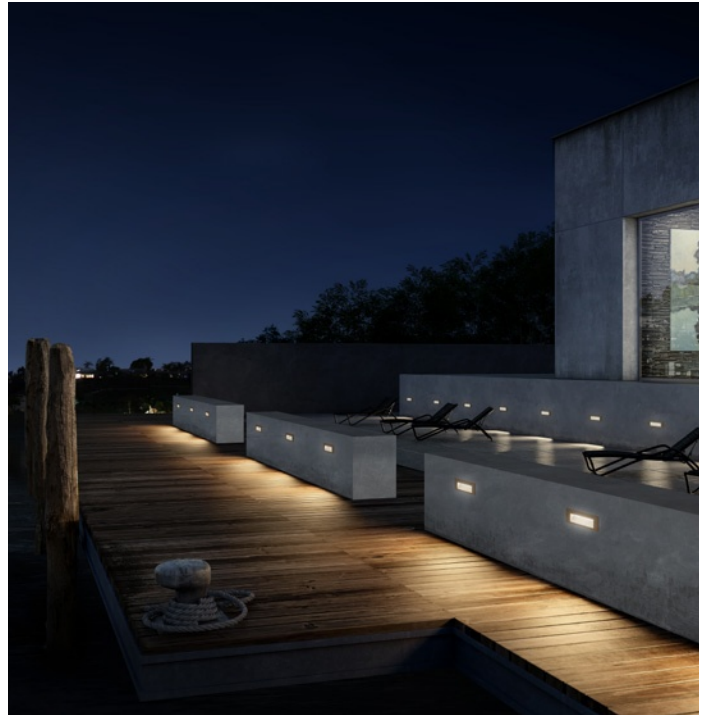

INSERT+1

Recessed wall step light series. Fixtures consist of:

- Multi-step powder-coat painting process, optimized against UV rays and corrosion.
- Copper-free precision die-cast aluminum housing and ring/faceplate.
- Frosted, flat, tempered silk-screened soda-lime glass diffuser.
- Custom molded, anti-aging gasket(s).
- Stainless steel external hardware.
- Custom MCPCB utilized to maximize heat dissipation and promote a long LED life.
- IESNA Type III light distribution.
- Input voltage: 120-277 V (50 / 60 Hz), integral driver.
- Pre-wired factory sealed cable for external electrical

- connection included.
- Consult factory for dimming options, custom finishes (please specify RAL color), and non-cataloged CCT (Kelvin) options.
- Consult factory for custom pre-wired factory sealed cable length options.
- Stainless steel recessed rough-in kit can be ordered separately.
- Optional INSERT+ 1 marine-grade, polished, brass faceplate suitable for coastal applications available (ordered separately).
- Product meets Buy American Act requirements within ARRA.
- 5-year warranty.
- Marine Grade finish.
- Suitable for Natatorium applications.