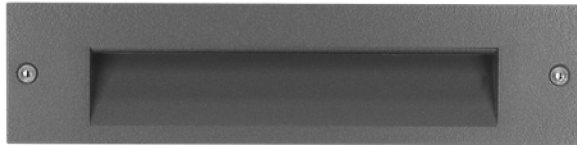

INSERT+1

Recessed wall step light series. Fixtures consist of:

- Multi-step powder-coat painting process, optimized against UV rays and corrosion.
- Copper-free precision die-cast aluminum housing and ring/faceplate.
- Frosted, flat, tempered silk-screened soda-lime glass diffuser.
- Custom molded, anti-aging gasket(s).
- Stainless steel external hardware.
- Custom MCPCB utilized to maximize heat dissipation and promote a long LED life.
- IESNA Type III light distribution.
- Input voltage: 120-277 V (50 / 60 Hz), integral driver.
- Pre-wired factory sealed cable for external electrical

- connection included.
- Consult factory for dimming options, custom finishes (please specify RAL color), and non-cataloged CCT (Kelvin) options.
- Consult factory for custom pre-wired factory sealed cable length options.
- Stainless steel recessed rough-in kit can be ordered separately.
- Optional INSERT+ 1 marine-grade, polished, brass faceplate suitable for coastal applications available (ordered separately).
- Product meets Buy American Act requirements within ARRA.
- 5-year warranty.
- Marine Grade finish.
- Suitable for Natatorium applications.

FINISHES

- AN-96 / Iron gray / Textured
- GR-94 / Aluminum metallic / Textured
- WH-87 / White / Textured
- BK-81 / Black / Textured
- RB-10 / Iron rust / Textured

INSERT+
1

Lumen Output	27K	3K	35K	4K	5K	6K
Insert+1	238	250	262	275	287	299