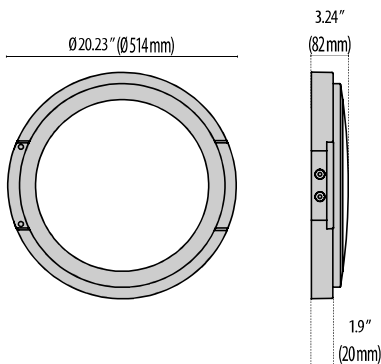

MAGICCLICK
MAXI

Lumen Output	27K	3K	35K	4K	5K
Magiclick Maxi 40W	1429	1474	1519	1564	1609
Magiclick Maxi 63W	2602	2684	2766	2848	2930
Magiclick Maxi EMPK	1429	1474	1519	1564	1609