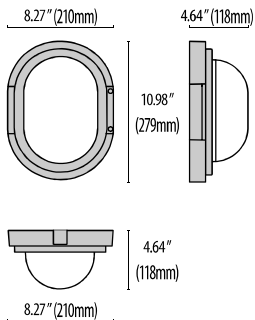

MAGICCLICK
OVAL