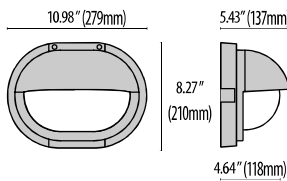

MAGICCLICK
OVAL SHADE H