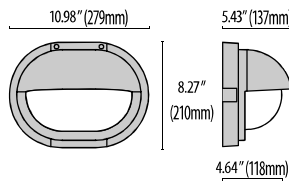

MAGICCLICK
OVAL SHADE H