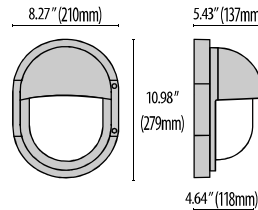

MAGICCLICK
OVAL SHADE V