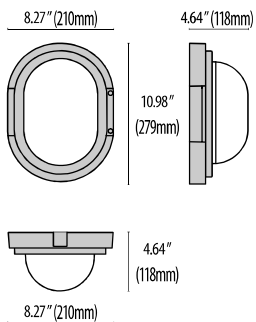

MAGICCLICK
OVAL