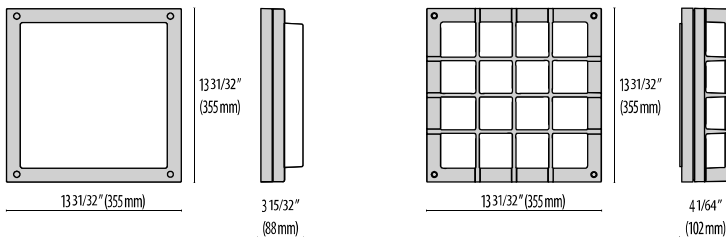

BLIZ SQUARE
40

BLIZ ROUND
40 GRILL

Lumen Output	27K	3K	35K	4K	6K
Bliz Square 40	2485	2495	2505	2515	2525
Bliz Square 40 EMPK	2313	2322	2331	2340	2349
Bliz Square 40 HF	2485	2495	2505	2515	2525
Bliz Square 40 Grill	2485	2495	2505	2515	2525
Bliz Square 40 Grill EMPK	2313	2322	2331	2340	2349
Bliz Square 40 Grill HF	2485	2495	2505	2515	2525