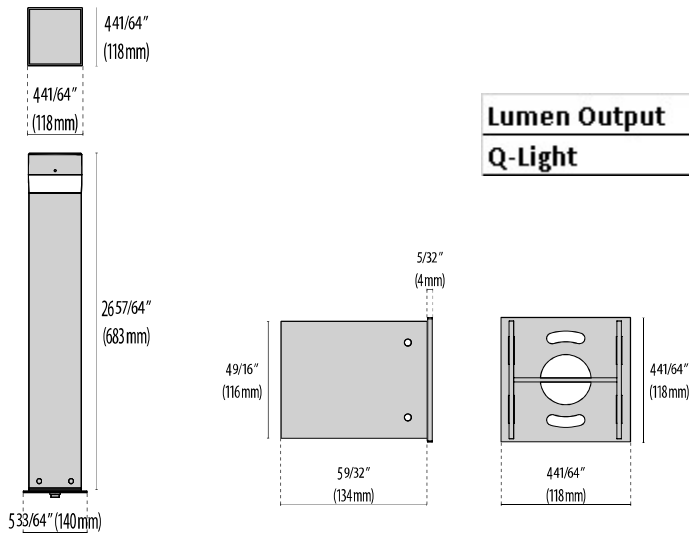

Lumen Output	27K	3K	35K	4K	5K
Q-Light	1872	1944	2016	2088	2160

Q-LIGHT

BASE DETAIL