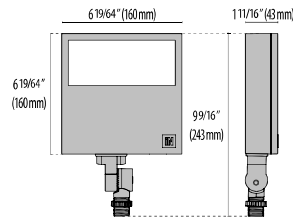

FOCUS+
1 SA

Lumen Output	27K	3K	35K	4K	6K
Focus+One C/I	1173	1247	1321	1395	1466
Focus+One C/M	1168	1242	1315	1389	1462
Focus+One C/W	1110	1180	1250	1320	1390
Focus+One ELL	1230	1307	1384	1462	1359
Focus+One T1	1101	1170	1239	1308	1377
Focus+One T3	1043	1108	1173	1239	1340