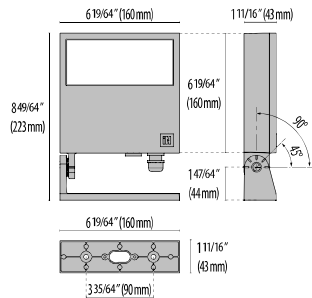

FOCUS+ 1

Long-lasting energy-efficient architectural, landscape and professional flood light series. Fixtures consist of:

- → Multi-step powder-coat painting process, optimized against UV rays and corrosion.
- → Copper-free precision die-cast aluminum housing, ring/faceplate, and adjustable mounting bracket.
- → Extra-clear, flat, tempered silk-screened soda-lime glass diffuser.
- → Custom molded, anti-aging gasket(s).
- → Stainless steel external hardware.
- → Custom MCPCB utilized to maximize heat dissipation and promote a long LED life.
- → High-transmittance transparent optics.
- → NEMA 4H x 3V light distribution (ELL).
- → NEMA 3H x 3V light distribution (C/I).
- → NEMA 4H x 4V light distribution (C/M).
- → NEMA 5H x 5V light distribution (C/W).
- → NEMA 3H x 7V light distribution (Type I).

- → NEMA 5H x 6V light distribution (Type III).
- → Input voltage: 120-277 V (50 / 60 Hz), integral 0-10 V dimming driver.
- → Pre-wired factory sealed cable for external electrical connection included.
- → Standard robust 1/2" NPS knuckle mount with 180° adjustable swivel arm (SA versions) and rugged, locking teeth for a simplified installation.
- → Matching junction box plate optional accessory available (ordered separately).
- → Consult factory for dimming options, custom finishes (please specify RAL color), and non-cataloged CCT (Kelvin) options.
- → Consult factory for custom optics options.
- → Product meets Buy American Act requirements within ARRA.
- → 5-year warranty.
- → Marine Grade finish.
- → Suitable for Natatorium applications.

FINISHES

- AN-96 / Iron gray / Textured
- RB-10 / Iron rust / Textured
- BK-81 / Black / Textured
- GR-94 / Aluminum metallic / Textured
- WH-87 / White / Textured

FOCUS+
1 YO

FOCUS+
1 SA