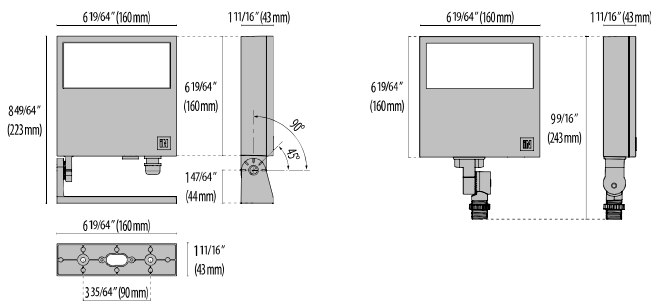

FOCUS+
1 YO

FOCUS+
1 SA

Lumen Output	27K	3K	35K	4K	6K
Focus+One C/I	1173	1247	1321	1395	1466
Focus+One C/M	1168	1242	1315	1389	1462
Focus+One C/W	1110	1180	1250	1320	1390
Focus+One ELL	1230	1307	1384	1462	1359
Focus+One T1	1101	1170	1239	1308	1377
Focus+One T3	1043	1108	1173	1239	1340

19W Max Wattage

Scan here
for installation
instructions