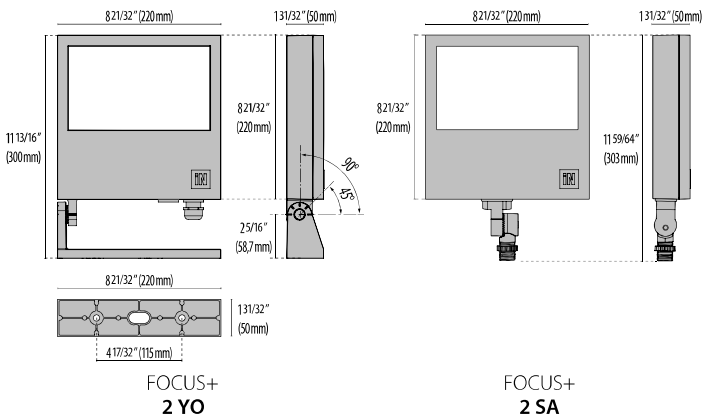

Lumen Output	27K	3K	35K	4K	6K
Focus+Two C/I	1845	1960	2074	2189	2303
Focus+Two C/M	1839	1953	2067	2181	2295
Focus+Two C/W	1718	1824	1930	2037	2143
Focus+Two ELL	1932	2052	2172	2292	2412
Focus+Two T1	1745	1853	1961	2069	2177
Focus+Two T4	1749	1857	1965	2074	2182