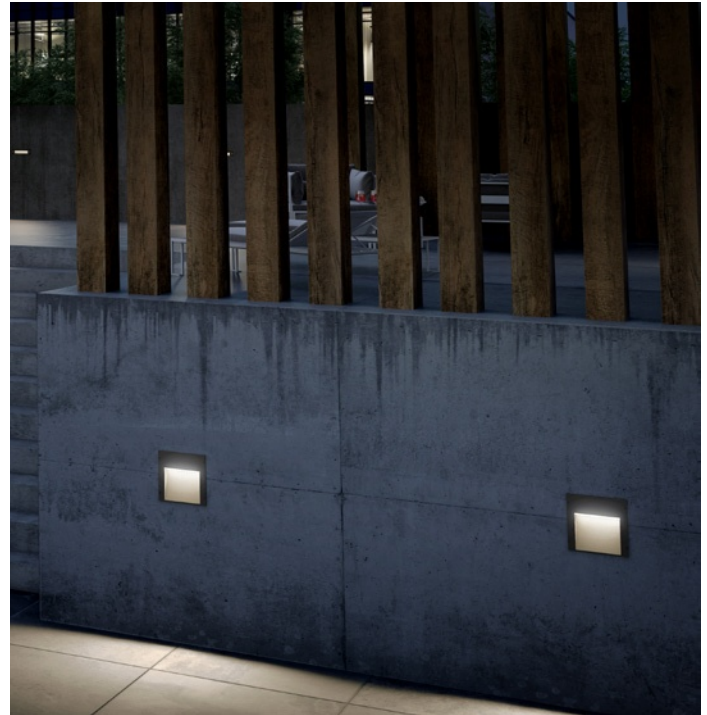

INSERT+3

Recessed wall step light series. Fixtures consist of:

- Multi-step powder-coat painting process, optimized against UV rays and corrosion.
- Copper-free precision die-cast aluminum housing and ring/faceplate.
- Custom molded, anti-aging gasket(s).
- Stainless steel external hardware.
- Extra-clear, flat, tempered soda-lime glass diffuser.
- Frosted, flat, tempered soda-lime glass diffuser.
- Custom MCPCB utilized to maximize heat dissipation and promote a long LED life.
- High-transmittance transparent optics.
- IESNA Type II light distribution.
- IESNA Type III light distribution.

- Input voltage: 120-277 V (50 / 60 Hz), integral 0-10 V dimming driver.
- Pre-wired factory sealed cable for external electrical connection included.
- Stainless steel recessed rough-in kit can be ordered separately.
- Suitable for concrete or hollow wall applications.
- Consult factory for dimming options, custom finishes (please specify RAL color), and non-cataloged CCT (Kelvin) options.
- Consult factory for custom pre-wired factory sealed cable length options.
- Product meets Buy American Act requirements within ARRA.
- 5-year warranty.
- Marine Grade finish.
- Suitable for Natatorium applications.

FINISHES

- AN-96 / Iron gray / Textured
- GR-94 / Aluminum metallic / Textured
- BK-81 / Black / Textured
- WH-87 / White / Textured
- RB-10 / Iron rust / Textured

INSERT+
3

Lumen Output	27K	3K	35K	4K	5K	6K
Insert+3	1457	1502	1547	1592	1637	1682
Insert+3 T2	1381	1388	1393	1399	1404	1409