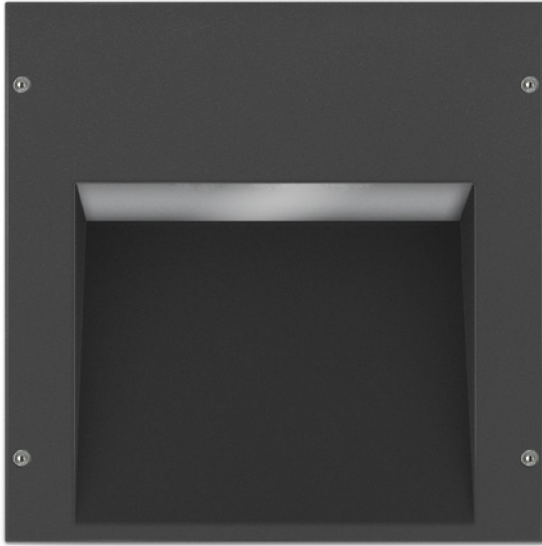

INSERT+3

Recessed wall step light series. Fixtures consist of:

- Multi-step powder-coat painting process, optimized against UV rays and corrosion.
- Copper-free precision die-cast aluminum housing and ring/faceplate.
- Custom molded, anti-aging gasket(s).
- Stainless steel external hardware.
- Extra-clear, flat, tempered soda-lime glass diffuser.
- Frosted, flat, tempered soda-lime glass diffuser.
- Custom MCPCB utilized to maximize heat dissipation and promote a long LED life.
- High-transmittance transparent optics.
- IESNA Type II light distribution.
- IESNA Type III light distribution.

- Input voltage: 120-277 V (50 / 60 Hz), integral 0-10 V dimming driver.
- Pre-wired factory sealed cable for external electrical connection included.
- Stainless steel recessed rough-in kit can be ordered separately.
- Suitable for concrete or hollow wall applications.
- Consult factory for dimming options, custom finishes (please specify RAL color), and non-cataloged CCT (Kelvin) options.
- Consult factory for custom pre-wired factory sealed cable length options.
- Product meets Buy American Act requirements within ARRA.
- 5-year warranty.
- Marine Grade finish.
- Suitable for Natatorium applications.

FINISHES

- AN-96 / Iron gray / Textured
- GR-94 / Aluminum metallic / Textured
- BK-81 / Black / Textured
- WH-87 / White / Textured
- RB-10 / Iron rust / Textured

INSERT+
3

Lumen Output	27K	3K	35K	4K	5K	6K
Insert+3	1457	1502	1547	1592	1637	1682
Insert+3 T2	1381	1388	1393	1399	1404	1409