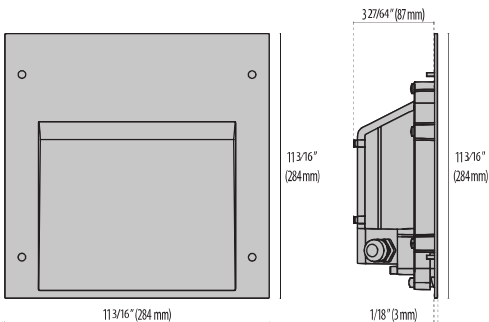

FINISHES

- AN-96 / Iron gray / Textured
- GR-94 / Aluminum metallic / Textured
- BK-81 / Black / Textured
- WH-87 / White / Textured
- RB-10 / Iron rust / Textured

INSERT+
3