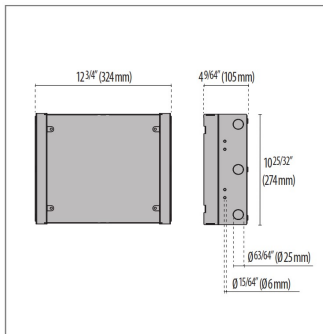

Order Guide - Insert+3

Order code example

IN3-29-T3-AM-3K-120-NA

IN3-

Wattage	Optics	Finish	Kelvin	Voltage	Controls	Accessories
26 26 watt (max T2)	T2 Type 2	AM Aluminum Metallic	27K 2700K	UNV 120-277V	NA Non Dimming 0-10V 0-10V Dimming ELV ELV Dimming	
29 29 watt (max T3)	T3 Type 3	IG Iron Gray	3K 3000K			
XX Specify Wattage Must be below max		IR Iron Rust	35K 3500K			
		BK Textured Black	4K 4000K			
		WH Textured White	5K 5000K			
		CC Custom Color	AMB Static Amber			
		BLU Static Blue	GRN Static Green			
		RED Static Red				

INCLUDED ACCESSORIES

INSERT+

3100883
ROUGH-IN

Performance in Lighting reserves the right to make all necessary changes without prior notice.

Performance in Lighting - 2621 Keys Pointe - Conyers, Georgia 30013 - USA - voice 770.822.2115 - info.usa@pil.lighting
www.performanceinlighting.com

Revision 02
10/22