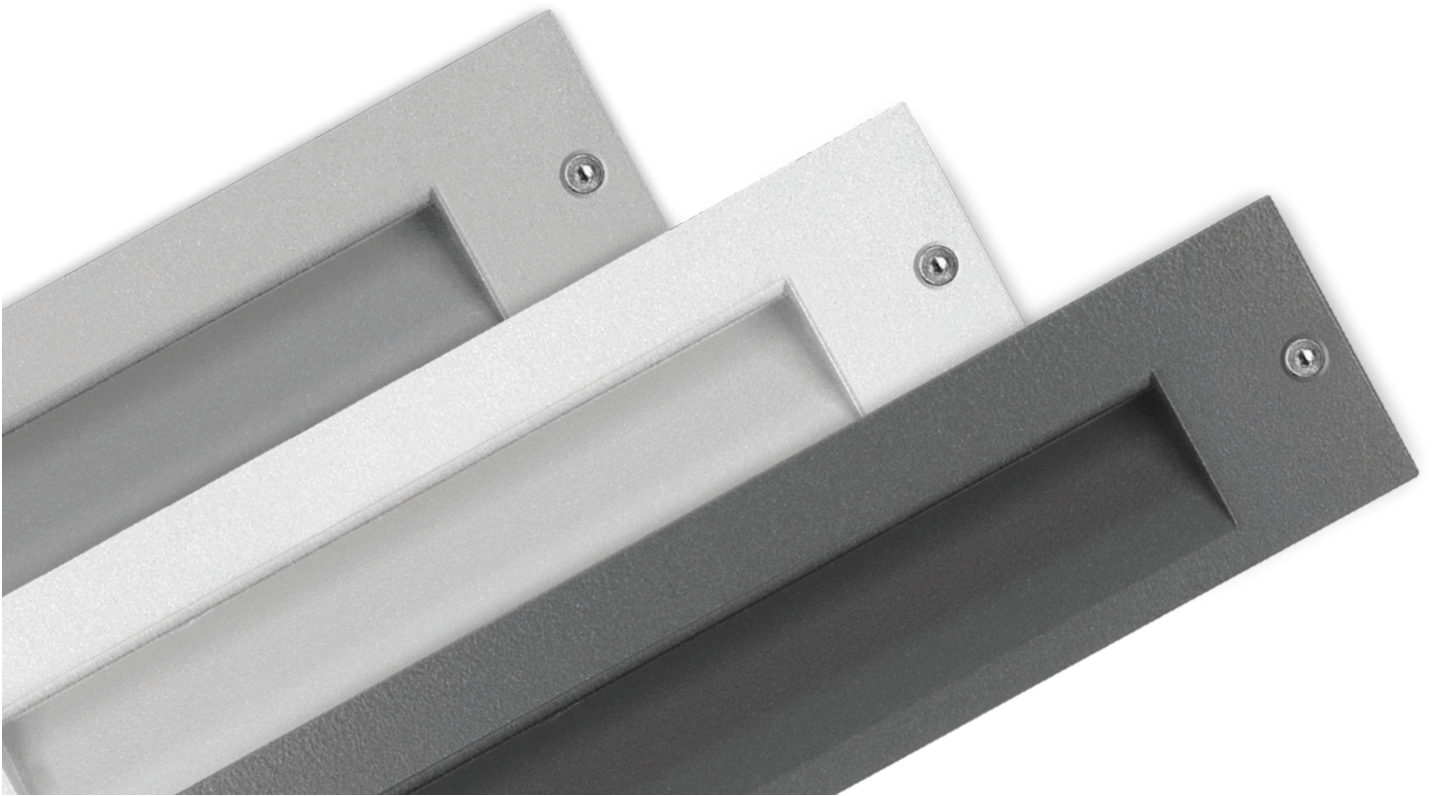

FINISHES

PERFORMANCE
IN LIGHTING | powered by
GEWISS

NATURAL METALS

INOX10/
STAINLESS STEEL/
Glossy

PAINTED

BK-81/
TEXTURED BLACK/
Textured

WH-87/
TEXTURED WHITE/
Textured

GR-20/
METALLIC GRAY/
Glossy

GR-94/
ALUMINUM METALLIC/
Textured

AN-96/
IRON GRAY/
Textured

RB-10/
IRON RUST/
Textured

ANODIZED

GR-EV1/
ANODIZED ALUMINUM/
Matt

BK-40/
ANODIZED BLACK/
Matt