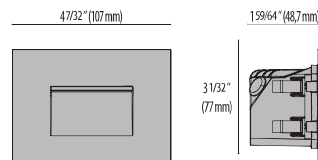

INSERT+
ZERO CLIPS