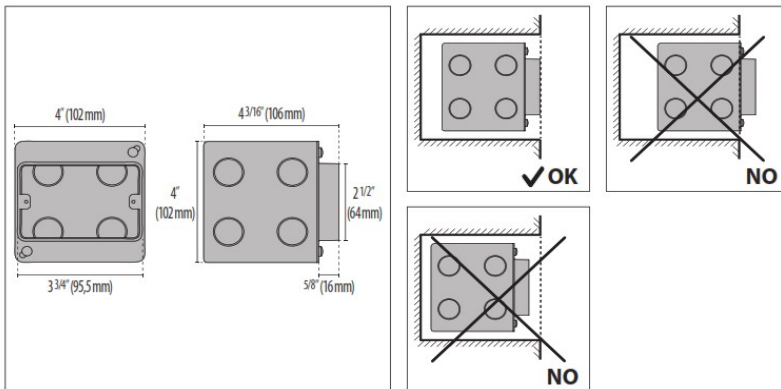

Order Guide - Insert+Zero

Order code example

INO-SC-6W-AM-3K-120-NA

INO-

Housing Style	Wattage	Finish	Kelvin	Voltage	Controls	Accessories
SC Screw Version	4 4 watt	AM Aluminum Metallic	27K 2700k	UNV 120-277V	NA Non Dimming	PHC* Photocell
	6 6 watt (max)	IG Iron Gray	3K 3000k			
CL Clip Version	XX Specify Wattage Must be below max	IR Iron Rust	35K 3500k	ELV ELV Dimming (Remote Driver Only)	0-10V 0-10V Dimming (Remote Driver Only)	OCC* Occupancy Sensor
		BK Textured Black	4K 4000k			
		WH Textured White	5K 5000k			
		CC Custom Color	65K 6500k			
		AMW Anti-Microbial White	RED Static Red			
			GRN Static Green			
	BLU Static Blue					
	AMB Static Amber					JBOX* Jbox Cover Plate
						LVR* Louver Cover
						GFCI GFCI Outlet
						Contact factory for details on non-standard installation
						PHC,OCC and GFCI Requires 3-Gang Jbox

**JBOX BY OTHERS
MUDRING INCLUDED WITH FIXTURE**