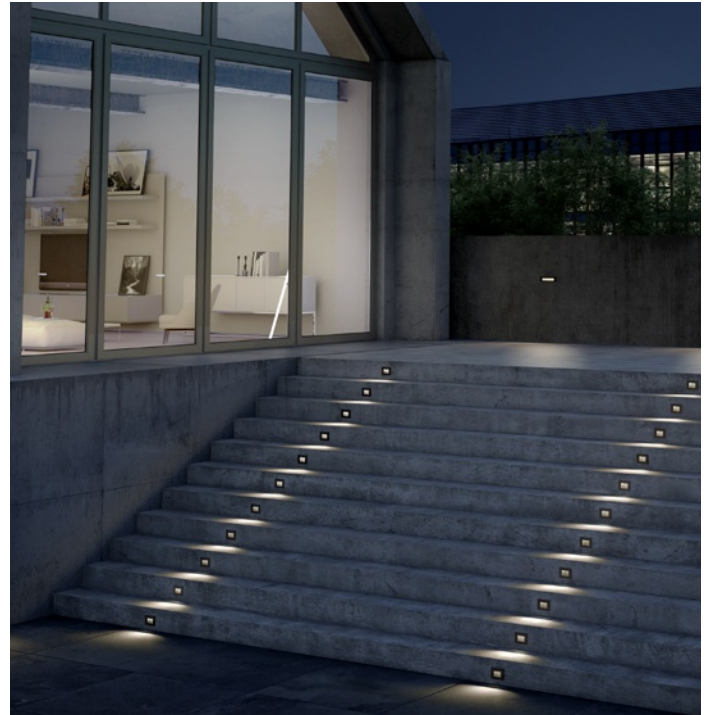

INSERT+ ZERO

Recessed wall steplight series. Fixtures consist of:

- Multi-step powder-coat painting process, optimized against UV rays and corrosion.
- Copper-free precision die-cast aluminum housing and ring/faceplate.
- Frosted, flat, tempered silk-screened soda-lime glass diffuser.
- Custom molded, anti-aging gasket(s).
- Stainless steel external hardware.
- Custom MCPCB utilized to maximize heat dissipation and promote a long LED life.

- IESNA Type II light distribution.
- Input voltage: 120-277 V (50 / 60 Hz), integral driver.
- Mud Ring included for INSERT+ ZERO / ZERO CLIPS (J-Box provided by others).
- Consult factory for dimming options, custom finishes (please specify RAL color), and non-cataloged CCT (Kelvin) options including static colors.
- Product meets Buy American Act requirements within ARRA.
- 5-year warranty.
- Marine Grade finish.
- Suitable for Natatorium applications.