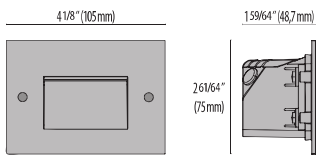

INSERT+
ZERO