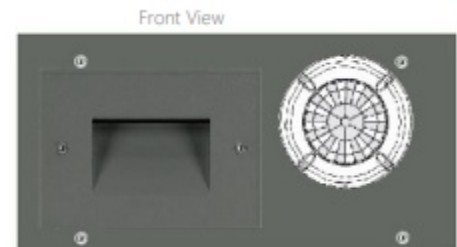

OCC Option

Performance in Lighting reserves the right to make all necessary changes without prior notice.

Performance in Lighting - 2621 Keys Pointe - Conyers, Georgia 30013 - USA - voice 770.822.2115 - info.usa@pil.lighting
www.performanceinlighting.com

**Revision 03
11/22**