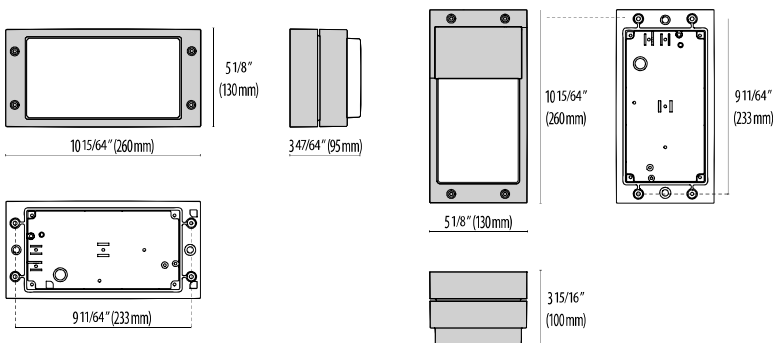

BLIZ
VISA

BLIZ
VISA/V

Lumen Output	27K	3K	35K	4K	6K
Bliz	972	995	1017	1040	1062
Bliz Guard	652	667	682	698	713
Bliz Visa	593	607	621	635	649
Bliz Visa V	639	654	669	684	699