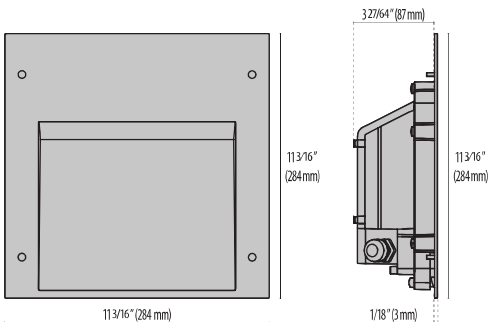

INSERT+
3

Lumen Output	27K	3K	35K	4K	5K	6K
Insert+3	1457	1502	1547	1592	1637	1682
Insert+3 T2	1381	1388	1393	1399	1404	1409