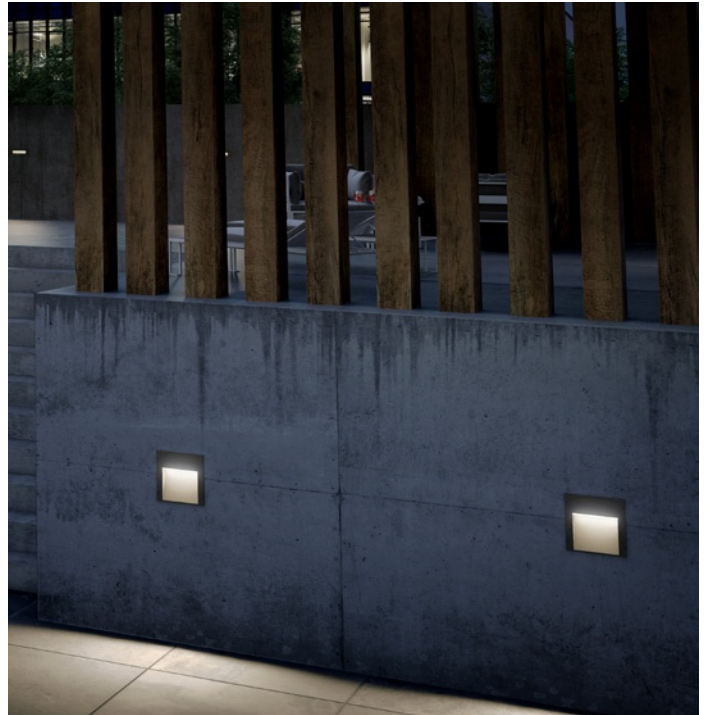

INSERT+3

Recessed wall spotlight series. Fixtures consist of:

- Multi-step powder-coat painting process, optimized against UV rays and corrosion.
- Copper-free precision die-cast aluminum housing and ring/faceplate.
- Custom molded, anti-aging gasket(s).
- Stainless steel external hardware.
- Extra-clear, flat, tempered soda-lime glass diffuser.
- Frosted, flat, tempered soda-lime glass diffuser.
- Custom MCPCB utilized to maximize heat dissipation and promote a long LED life.
- High-transmittance transparent optics.
- IESNA Type II light distribution.
- IESNA Type III light distribution.

- Input voltage: 120-277 V (50 / 60 Hz), integral 0-10 V dimming driver.
- Pre-wired factory sealed cable for external electrical connection included.
- Stainless steel recessed rough-in kit to be ordered separately.
- Suitable for concrete or hollow wall applications.
- Consult factory for dimming options, custom finishes (please specify RAL color), and non-cataloged CCT (Kelvin) options.
- Consult factory for custom pre-wired factory sealed cable length options.
- Product meets Buy American Act requirements within ARRA.
- 5-year warranty.
- Marine Grade finish.
- Suitable for Natatorium applications.

FINISHES

- AN-96 / Iron gray / Textured
- GR-94 / Aluminum metallic / Textured
- BK-81 / Black / Textured
- WH-87 / White / Textured
- RB-10 / Iron rust / Textured

INSERT+
3

Lumen Output	27K	3K	35K	4K	5K	6K
Insert+3	1457	1502	1547	1592	1637	1682
Insert+3 T2	1381	1388	1393	1399	1404	1409