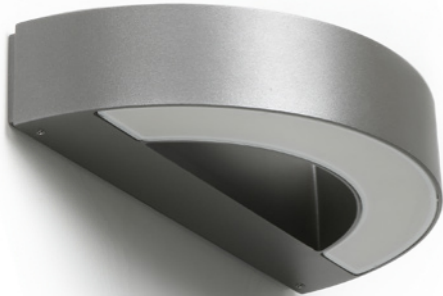

# MASK+

Wall sconce series. Fixtures consist of:

- Multi-step powder-coat painting process, optimized against UV rays and corrosion.
- Copper-free precision die-cast aluminum housing and mounting plate.
- Frosted, flat, tempered silk-screened soda-lime glass diffuser.
- Custom molded, anti-aging gasket(s).
- Stainless steel external hardware.
- Custom MCPCB utilized to maximize heat dissipation and promote a long LED life.
- Single (M) or dual (B) light emission.
- IESNA Type V light distribution.
- DarkSky approved when ordered with single light emission only, and in 3000K or below.

- Input voltage: 120-277 V (50 / 60 Hz), integral 0-10 V dimming driver.
- Rectangular mounting plate included (for use RACO 8660 or equivalent); 4" tall accessory plate for use with larger junction box applications available (order separately).
- Consult factory for dimming options, custom finishes, and non-cataloged CCT (Kelvin) options.
- 5-year warranty.
- Marine Grade finish.
- Suitable for Natatorium applications.
- Consult factory for any Buy American Act (BAA) or Build America Buy America Act (BABAA) requirements.

## Finishes

- AN-96 / Iron gray / Textured
- WH-87 / White / Textured
- BK-81 / Black / Textured
- GR-94 / Aluminum metallic / Textured
- RB-10 / Iron rust / Textured

**MASK+**

Scan Here for  
Installation Instructions