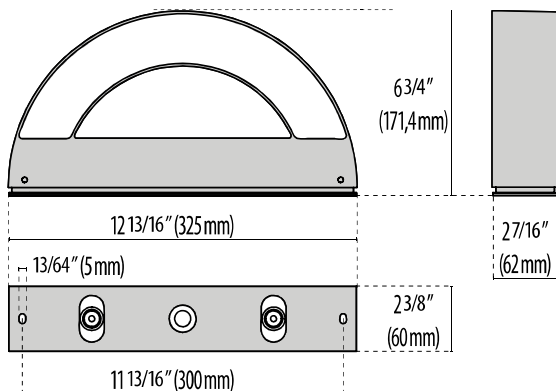

MASK+

Scan Here for
Installation Instructions