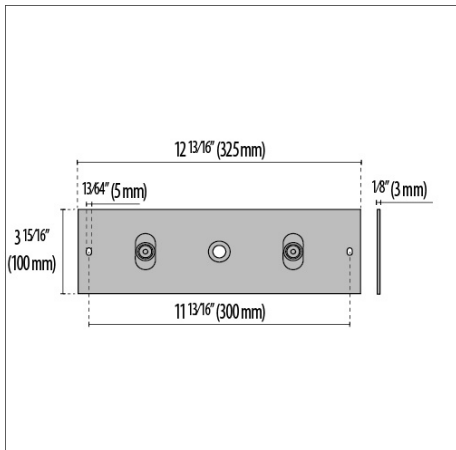

## OPTIONAL ACCESSORIES

DESCRIPTION	FINISH	PART NUMBER
4-inch Tall Accessory Jbox cover plate	●	3101273
4-inch Tall Accessory Jbox cover plate	■	3101309

Performance in Lighting reserves the right to make all necessary changes without prior notice.