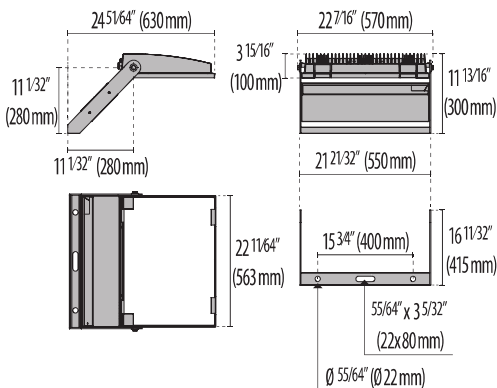

GUELL
4

Lumen Output	3K	4K
Guell 4 S/W 420W	52976	53096
Guell 4 T2 420W	48772	48892