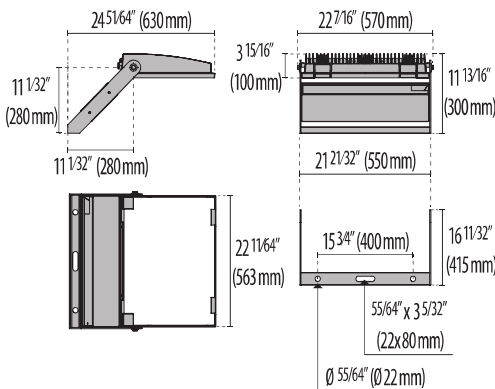

GUELL 4

Long-lasting energy-efficient architectural, landscape and professional flood light series. Fixtures consist of:

- → Copper-free precision die-cast aluminum housing, and adjustable steel mounting bracket.
- → Extra-clear, flat, tempered silk-screened soda-lime glass diffuser.
- → Custom molded, anti-aging gasket(s).
- → Stainless steel external hardware.
- → High-efficiency COB, combined with an optimized passive cooling system, provides a long LED life.
- → Internal specular reflector coated with 5-layers of PVD 99.98% pure aluminum providing >95% reflection.
- → NEMA 7H x 7V light distribution (S/W).
- → NEMA 7H x 5V light distribution (Type II).
- → Input voltage: 120-277 V (50 / 60 Hz), integral driver.

- → Pre-wired factory sealed cable for external electrical connection included.
- → Standard quick release latch(es) allow for tool-free access.
- → Louver, frosted glass, protective grid and matching junction box plate accessories available (ordered separately).
- → Consult factory for dimming options, custom finishes (please specify RAL color), and non-cataloged CCT (Kelvin) options.
- → Consult factory for custom pre-wired factory sealed cable length options.
- → 5-year warranty.
- → Marine Grade finish.
- → Suitable for Natatorium applications.
- → Consult factory for any Buy American Act (BAA) or Build America Buy America Act (BABAA) requirements.

FINISHES

- GR-94 / Aluminum metallic / Textured
- BK-81 / Black / Textured
- AN-96 / Iron gray / Textured
- WH-87 / White / Textured

GUELL
4

Scan here
for installation
instructions

Lumen Output	3K	4K
Guell 4 S/W 420W	52976	53096
Guell 4 T2 420W	48772	48892