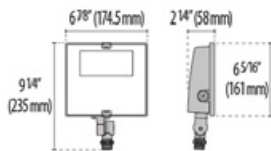

Lumen Output	3K	4K
Guell+Zero 13W	1249	1549
Guell+Zero 26W	2569	2769

GUELL
ZERO