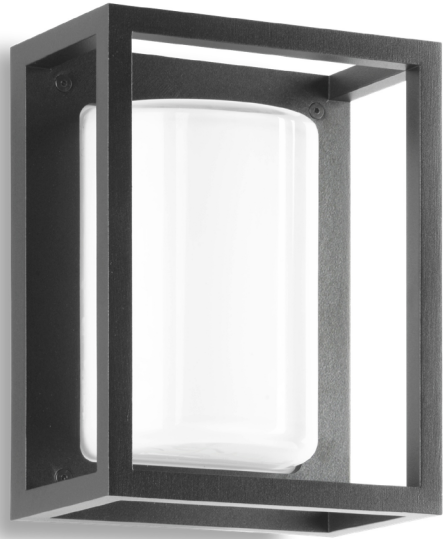

# NIKKO+21 LA

Surface-mount doorway and hallway lights and post mount series. Fixtures consist of:

- Multi-step powder-coat painting process, optimized against UV rays and corrosion.
- Copper-free die-cast aluminum housing, ring, and faceplates.
- High transmittance, internally coated, soda-lime pressed glass diffuser, thermally and chemically quenched to strengthen the impact resistance and reduce the effect of rapid temperature changes.
- Custom molded, anti-aging gasket(s).
- Stainless steel external hardware.
- High-efficiency COB, combined with an optimized passive cooling system, provides a long LED life.

- 100% uniform diffused light emission.
- Input voltage: 120-277 V (50 / 60 Hz), integral driver.
- Consult factory for dimming options, custom finishes (please specify RAL color), and non-cataloged CCT (Kelvin) options including static colors.
- Wall bracket and post accessories available (ordered separately).
- Product meets Buy American Act requirements within ARRA.
- 5-year warranty on components.
- 10-year warranty on glass.
- Marine Grade finish.
- Suitable for Natatorium applications.

## FINISHES

- AN-96 / Iron gray / Textured
- RB-10 / Iron rust / Textured
- GR-94 / Aluminum metallic / Textured
- WH-87 / White / Textured
- BK-81 / Black / Textured

NIKKO+  
21 LA

Lumen Output	27K	3K	35K	4K	5K
Nikko+21 LA	695	712	729	746	763