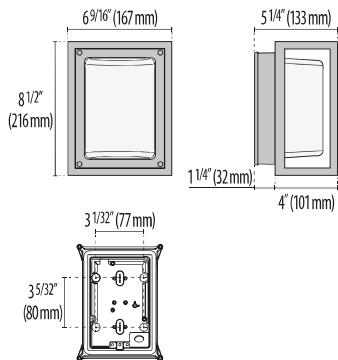

NIKKO+
21 LA

Lumen Output	27K	3K	35K	4K	5K
Nikko+21 LA	695	712	729	746	763