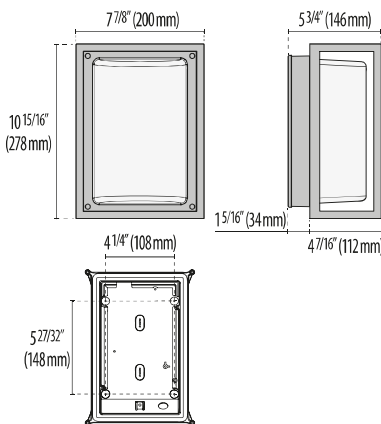

NIKKO+
27 LA

Lumen Output	27K	3K	35K	4K	5K
Nikko+27 LA	1169	1203	1237	1271	1305