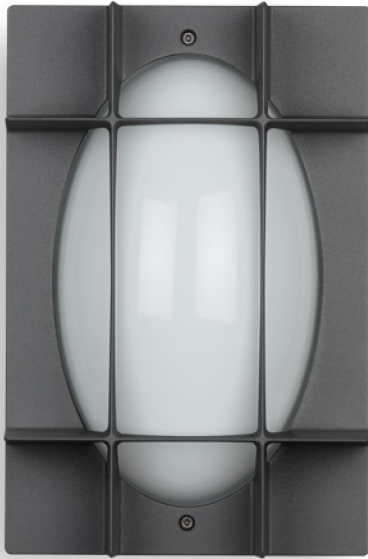

BLIZ OVAL

Fixture shown with vertical signage

Fixture shown with horizontal signage

Wall mount series. Fixtures consist of:

- Multi-step powder-coat painting process, optimized against UV rays and corrosion.
- Copper-free precision die-cast aluminum housing and ring/faceplate.
- High transmittance, internally coated, pressed glass diffuser, thermally, and chemically quenched to strengthen the impact resistance and reduce the effect of rapid temperature changes.
- Custom molded, anti-aging gasket(s).
- Stainless steel external hardware.
- Custom MCPCB utilized to maximize heat dissipation

and promote long LED life.

- 100% uniform diffused light emission.
- Input voltage: 120-277 V (50 / 60 Hz), integral 0-10 V dimming driver.
- The luminaire may be configured with numerous options and multiple standard finishes. Not all options are available in all configurations. Consult factory for more information about specification sheet details.
- Product meets Buy American Act (BAA) requirements within ARRA.
- 5-year warranty.

FINISHES

- AN-96 / Iron gray / Textured
- GR-94 / Aluminum metallic / Textured
- WH-87 / White / Textured
- BK-81 / Black / Textured
- RB-10 / Iron rust / Textured

BLIZ OVAL

24W Max Wattage

Order Guide - Bliz Oval