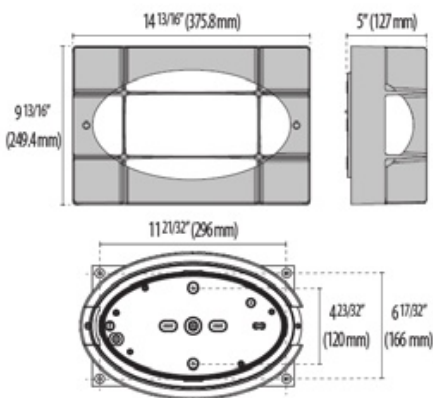

BLIZ OVAL

24W Max Wattage