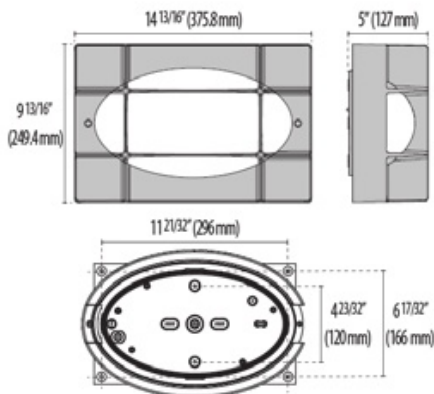

BLIZ OVAL

Fixture shown with vertical signage

Fixture shown with horizontal signage

Wall mount series. Fixtures consist of:

- → Multi-step powder-coat painting process, optimized against UV rays and corrosion.
- → Copper-free precision die-cast aluminum housing and ring/faceplate.
- → High transmittance, internally coated, pressed glass diffuser, thermally, and chemically quenched to strengthen the impact resistance and reduce the effect of rapid temperature changes.
- → Custom molded, anti-aging gasket(s).
- → Stainless steel external hardware.
- → Custom MCPCB utilized to maximize heat dissipation

- and promote long LED life.
- → 100% uniform diffused light emission.
- → Input voltage: 120-277 V (50 / 60 Hz), integral 0-10 V dimming driver.
- → The luminaire may be configured with numerous options and multiple standard finishes. Not all options are available in all configurations. Consult factory for more information about specification sheet details.
- → 5-year warranty.
- → Consult factory for any Buy American Act (BAA) or Build America Buy America Act (BABAA) requirements.

FINISHES

- AN-96 / Iron gray / Textured
- GR-94 / Aluminum metallic / Textured
- WH-87 / White / Textured
- BK-81 / Black / Textured
- RB-10 / Iron rust / Textured

BLIZ OVAL

Scan here for installation instructions