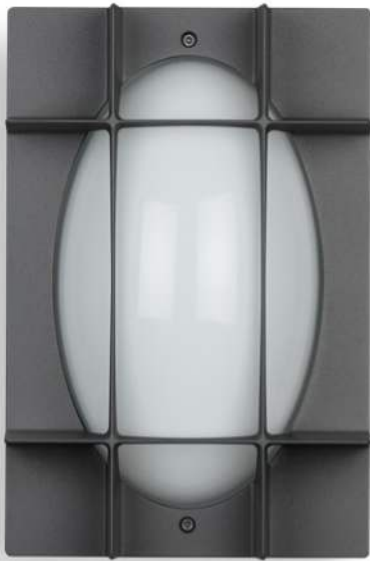

# BLIZ OVAL

Fixture shown with vertical signage

Fixture shown with horizontal signage

Wall mount series. Fixtures consist of:

- Multi-step powder-coat painting process, optimized against UV rays and corrosion.
- Copper-free precision die-cast aluminum housing and ring/faceplate.
- High transmittance, internally coated, pressed glass diffuser, thermally, and chemically quenched to strengthen the impact resistance and reduce the effect of rapid temperature changes.
- Custom molded, anti-aging gasket(s).
- Stainless steel external hardware.
- Custom MCPCB utilized to maximize heat dissipation

- and promote long LED life.
- 100% uniform diffused light emission.
- Input voltage: 120-277 V (50 / 60 Hz), integral 0-10 V dimming driver.
- The luminaire may be configured with numerous options and multiple standard finishes. Not all options are available in all configurations. Consult factory for more information about specification sheet details.
- 5-year warranty.
- Consult factory for any Buy American Act (BAA) or Build America Buy America Act (BABAA) requirements.

## FINISHES

- AN-96 / Iron gray / Textured
- GR-94 / Aluminum metallic / Textured
- WH-87 / White / Textured
- BK-81 / Black / Textured
- RB-10 / Iron rust / Textured

BLIZ OVAL

Scan here for installation instructions